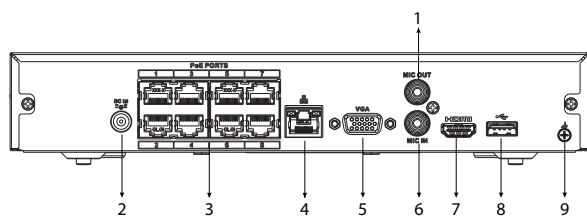

General

Power Supply	48/53 VDC, 2/1.8 A
Power Consumption	Total output of NVR is ≤ 10 W (without HDD) Total output power of PoE is 72 W, the maximum output power of a single port is 25.5 W
Net Weight	0.89 kg (1.95 lb)
Gross Weight	1.94 kg (4.28 lb)
Product Dimensions	260 mm × 232.7 mm × 47.6 mm (10.24" × 9.16" × 1.87") (W × L × H)
Packaging Dimensions	117 mm × 373 mm × 307 mm (4.61" × 14.69" × 12.09") (W × L × H)
Operating Temperature	-10 °C to +55 °C (14 °F to +131 °F)
Operating Humidity	10%–93% (RH)
Installation	Rack or desktop

Dimensions (mm[inch])

Panels

- | | | | |
|---|--------------------------|---|-------------------------|
| 1 | AUDIO OUT, RCA Connector | 2 | Power Input |
| 3 | PoE Ports | 4 | Network Port |
| 5 | VGA Port | 6 | AUDIO IN, RCA Connector |
| 7 | HDMI Port | 8 | USB Port |
| 9 | Ground | | |