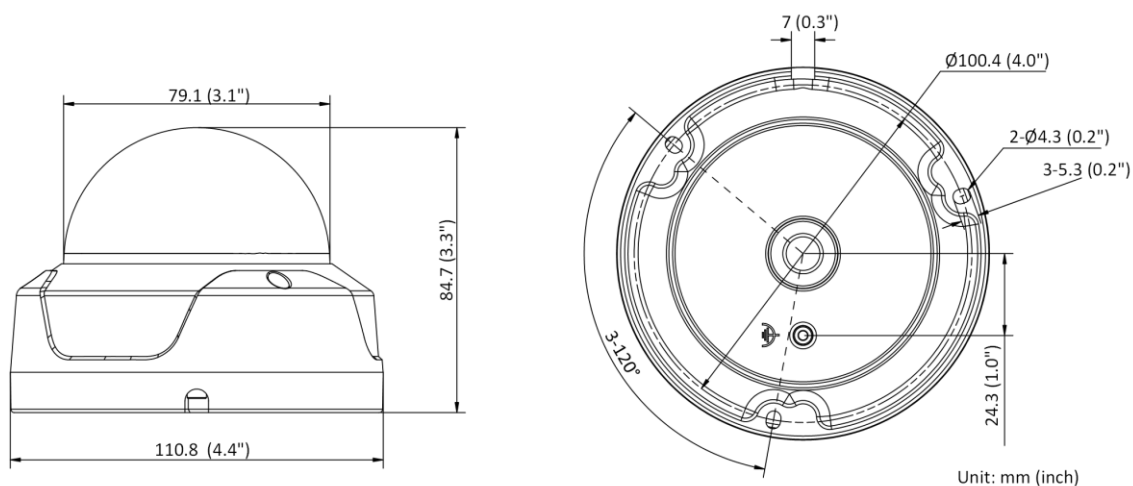

and more.
Moderate protection	Hikvision products at this level are equipped for use in areas with moderate anti-corrosion demands. Typical application scenarios include coastal areas about 2 kilometers (1.24 miles) away from coastlines, as well as areas affected by acid rain.
No specific protection	Hikvision products at this level are equipped for use in areas where no specific anti-corrosion protection is needed.

▪ **Available Model**

HWI-D120HA (2.8/4 mm)

▪ **Dimension**