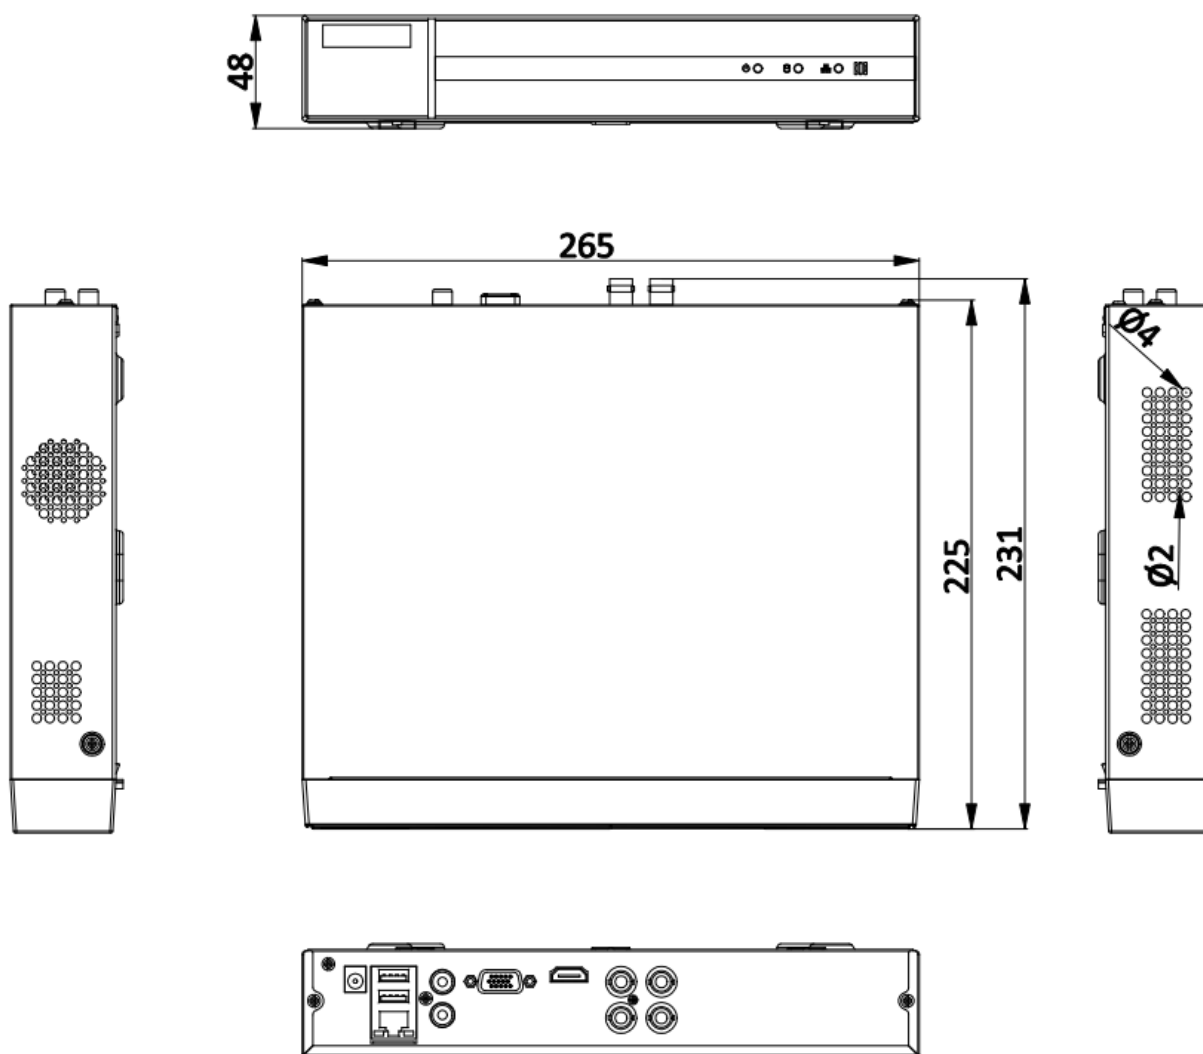

Dimension

scale/1:1;Unit/mm