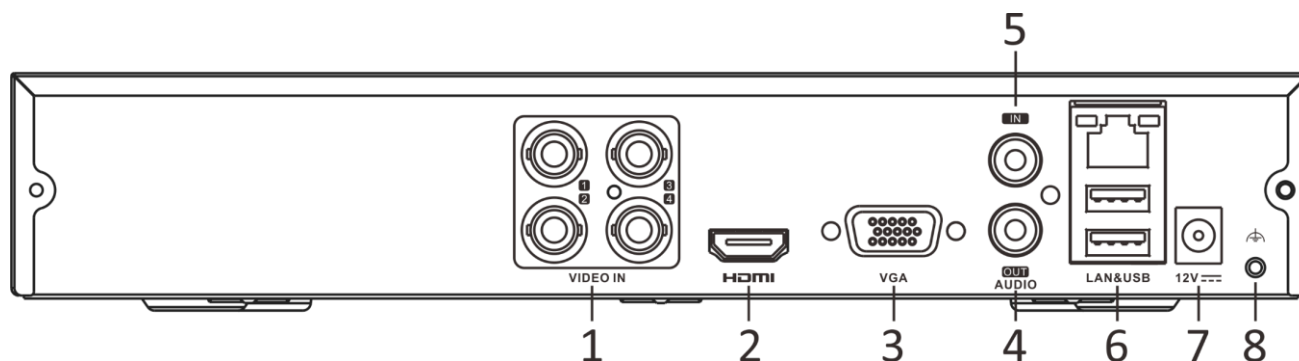

**Note:**

Enhanced IP mode might be conflicted with smart events (motion detection 2.0) or other functions, please refer to the user manual for details.

**Dimension**

scale/1:1;Unit/mm

## Physical Interface

No.	Description	No.	Description
1	Video and coaxial audio in	5	AUDIO IN, RCA connector
2	HDMI interface	6	LAN network interface and USB interface
3	VGA interface	7	12 VDC power input
4	AUDIO OUT, RCA connector	8	GND