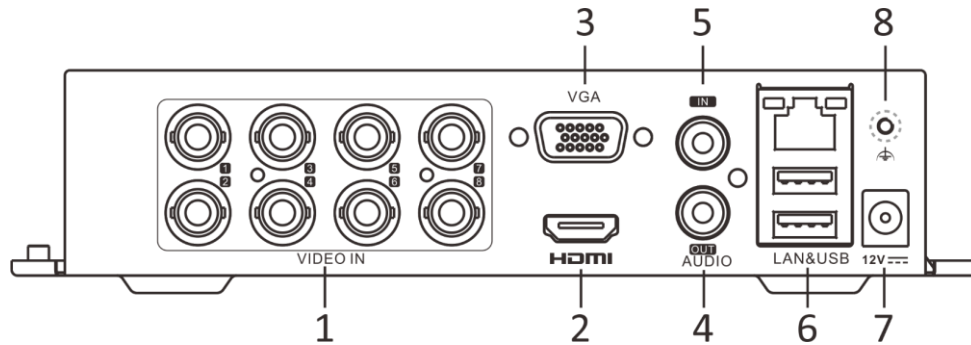

HDCVI Input	8 MP(3840 × 2160)@15 fps, 8 MP(3840 × 2160)@12 fps, 5 MP(2592 × 1944)@20 fps, 4 MP(2560 × 1440)@30 fps, 4 MP(2560 × 1440)@25 fps, 1080p@30 fps, 1080p@25 fps, 720p@30 fps, 720p@25 fps
CVBS Input	PAL/NTSC
HDMI Output	1-ch, 4K (3840 × 2160)/30Hz, 2K (2560 × 1440)/60Hz, 1920 × 1080/60Hz, 1280 × 1024/60Hz, 1280 × 720/60Hz
VGA Output	1-ch, 1920 × 1080/60Hz, 1280 × 1024/60Hz, 1280 × 720/60Hz
Video Output Mode	HDMI/VGA simultaneous output
Audio Input	1-ch, RCA (2.0 Vp-p, 1 KΩ) 4-ch via coaxial cable
Audio Output	1-ch, RCA (Linear, 1 KΩ)
Two-Way Audio	1-ch, RCA (2.0 Vp-p, 1 KΩ) (using the audio input)
Synchronous Playback	8-ch
Network	
Total Bandwidth	128 Mbps
Remote Connection	64
Network Protocol	TCP/IP, PPPoE, DHCP, Hik-Connect, DNS, DDNS, NTP, SADP, NFS, iSCSI, UPnP™, HTTPS, ONVIF
Network Interface	1, RJ45 10/100/1000 Mbps self-adaptive Ethernet interface
Wi-Fi	Connectable to Wi-Fi network by Wi-Fi dongle through USB interface
Auxiliary Interface	
SATA	1 SATA interfaces
Capacity	Up to 10 TB capacity for each disk
USB Interface	Rear panel: 2 × USB 2.0
General	
Power Supply	12 VDC, 2 A
Consumption	≤ 10 W (without HDD)
Working Temperature	-10 °C to +55 °C (+14 °F to +131 °F)
Working Humidity	10% to 90%
Dimension (W × D × H)	200 × 200 × 45 mm (7.9 × 7.9 × 1.8 inch)
Weight	≤ 1 kg (without HDD, 2.2 lb.)

Dimension

scale/1: 1; Unit/mm

Physical Interface

No.	Description	No.	Description
1	Video and coaxial audio in	5	AUDIO IN, RCA connector
2	HDMI interface	6	LAN network interface and USB interface
3	VGA interface	7	12 VDC power input
4	AUDIO OUT, RCA connector	8	GND