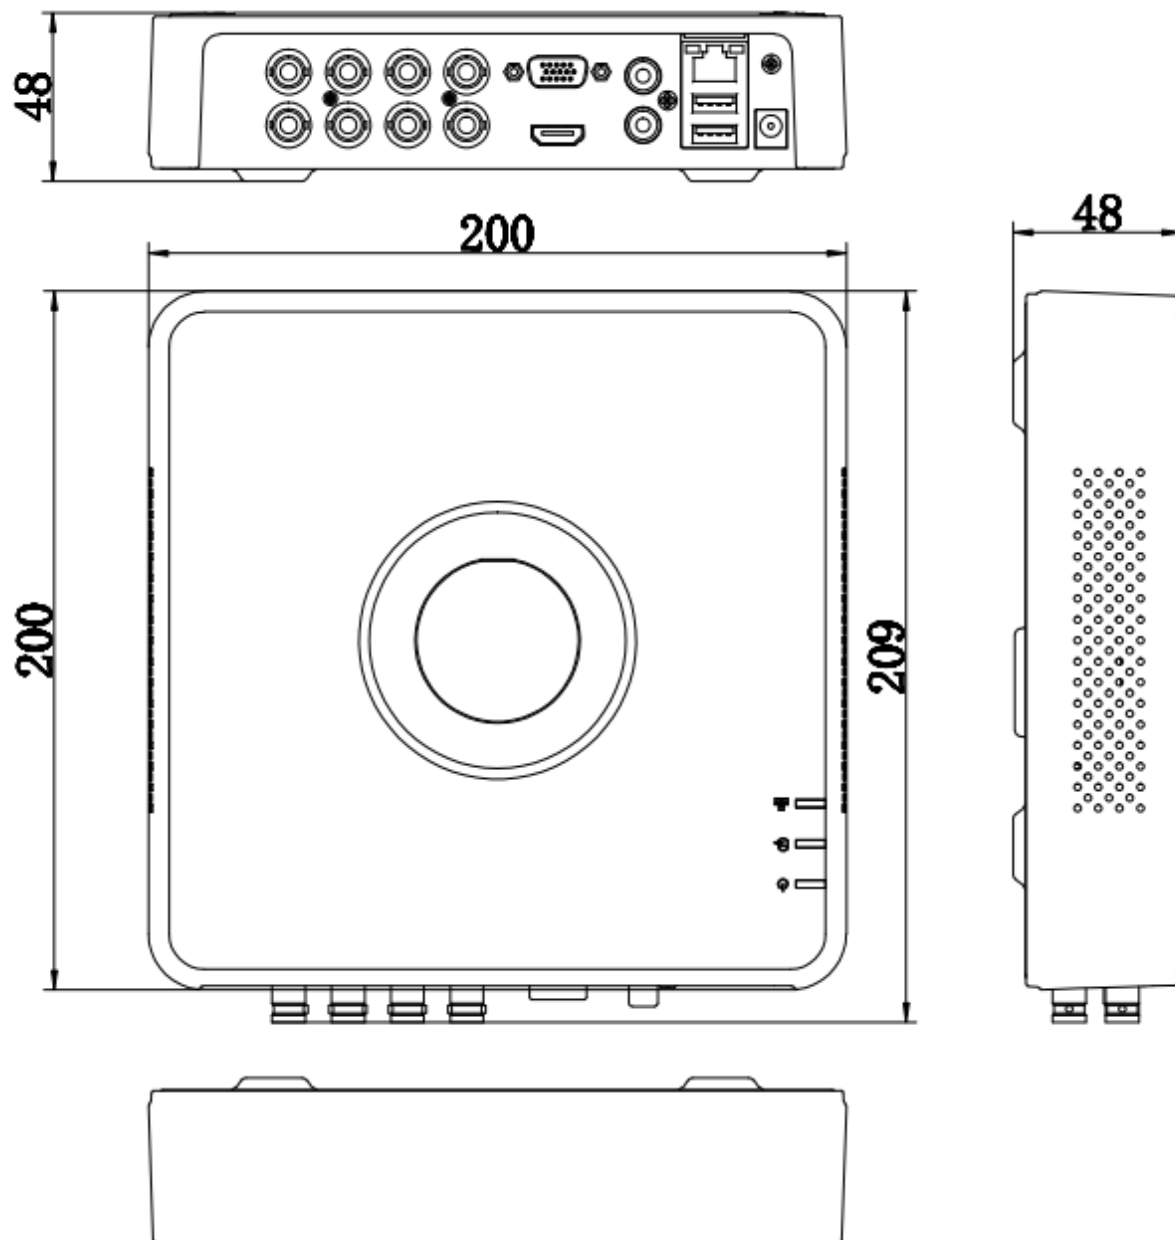

HDCVI Input	8 MP(3840 × 2160)@15 fps, 8 MP(3840 × 2160)@12 fps, 5 MP(2592 × 1944)@20 fps, 4 MP(2560 × 1440)@30 fps, 4 MP(2560 × 1440)@25 fps, 1080p@30 fps, 1080p@25 fps, 720p@30 fps, 720p@25 fps
CVBS Input	PAL/NTSC
HDMI Output	1-ch, 4K (3840 × 2160)/30Hz, 2K (2560 × 1440)/60Hz, 1920 × 1080/60Hz, 1280 × 1024/60Hz, 1280 × 720/60Hz
VGA Output	1-ch, 1920 × 1080/60Hz, 1280 × 1024/60Hz, 1280 × 720/60Hz
Video Output Mode	HDMI/VGA simultaneous output
Audio Input	1-ch, RCA (2.0 Vp-p, 1 KΩ) 4-ch via coaxial cable
Audio Output	1-ch, RCA (Linear, 1 KΩ)
Two-Way Audio	1-ch, RCA (2.0 Vp-p, 1 KΩ) (using the audio input)
Synchronous Playback	8-ch
Network	
Total Bandwidth	128 Mbps
Remote Connection	64
Network Protocol	TCP/IP, PPPoE, DHCP, Hik-Connect, DNS, DDNS, NTP, SADP, NFS, iSCSI, UPnP™, HTTPS, ONVIF
Network Interface	1, RJ45 10/100/1000 Mbps self-adaptive Ethernet interface
Wi-Fi	Connectable to Wi-Fi network by Wi-Fi dongle through USB interface
Auxiliary Interface	
SATA	1 SATA interfaces
Capacity	Up to 10 TB capacity for each disk
USB Interface	Rear panel: 2 × USB 2.0
General	
Power Supply	12 VDC, 2 A
Consumption	≤ 10 W (without HDD)
Working Temperature	-10 °C to +55 °C (+14 °F to +131 °F)
Working Humidity	10% to 90%
Dimension (W × D × H)	200 × 200 × 45 mm (7.9 × 7.9 × 1.8 inch)
Weight	≤ 1 kg (without HDD, 2.2 lb.)

Dimension

scale/1: 1; Unit/mm

Physical Interface

No.	Description	No.	Description
1	Video and coaxial audio in	5	AUDIO IN, RCA connector
2	HDMI interface	6	LAN network interface and USB interface
3	VGA interface	7	12 VDC power input
4	AUDIO OUT, RCA connector	8	GND