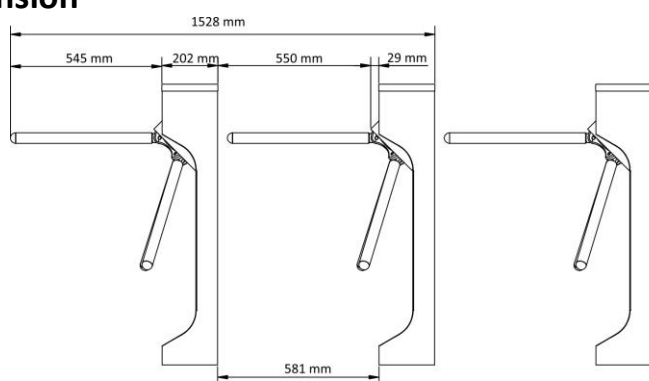

▪ Specification

System	
Motor	N/A
MCBF	> 3 million times
Interface	
Exit button	2
Alarm input	1
TAMPER	NA
General	
Throughput	More than 35 persons per minute The actual throughput is affected by the person passing rate and passing method.
Lane width	550mm
Barrier material	SUS304 stainless steel
Pedestal material	SUS304 stainless steel
Built-in access controller	No
Power supply	Switching power supply: 100 to 240 VAC; 50 to 60 Hz Power adapter: 100 to 240 VAC; 50 to 60 Hz
Power consumption	Standby: 40W
Working temperature	Switching power supply: -20 °C to 65 °C (-4 °F to 149 °F) Power adapter: -10 °C to 45 °C (14 °F to 113 °F)
Working humidity	0% to 95% (No condensing)
Dimensions	Without package: 502 mm × 202 mm × 1010 mm (19.8" × 8.0" × 40.0") With package: 745 mm × 365 mm × 1120 mm (29.3" × 14.4" × 44.1")
Weight	Without package: 26 kg (57.3 lb) With package: 31 kg (68.41 lb)
Application environment	Indoor

▪ Available Model

DS-K3G411LX-R/Pg-Dm55/adapter,DS-K3G411LX-R/Pg-Dm55,DS-K3G411LX-R/Dm55/adapter

▪ Dimension

Headquarters

No.555 Qianmo Road, Binjiang District,
Hangzhou 310051, China
T +86-571-8807-5998
www.hikvision.com