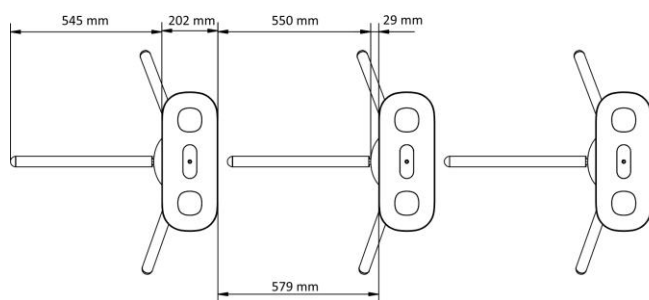

DS-K3G411LX Tripod Turnstile

The DS-K3G411LX series tripod turnstile is designed to detect unauthorized entrance or exit. By adopting the turnstile integratedly with the access control system, It is widely used in attractions, stadiums, construction sites, residences, etc.

- Easy integration of any third-party access control system via relay input.
- Bidirectional (Entering/Exiting) lane
- LED indicates the entrance/exit and passing status.
- Fire alarm passing: When the fire alarm is triggered, the arm will be dropped automatically for emergency evacuation.
- Valid passing duration settings: System will cancel the passing permission if a person does not pass through the lane within the valid passing duration
- With key buttons to configure turnstile's functions and parameters offline.

▪ Specification

System	
Motor	N/A
MCBF	> 3 million times
Interface	
Exit button	2
Alarm input	1
TAMPER	NA
General	
Throughput	More than 35 persons per minute The actual throughput is affected by the person passing rate and passing method.
Lane width	550mm
Barrier material	SUS304 stainless steel
Pedestal material	SUS304 stainless steel
Built-in access controller	No
Power supply	Switching power supply: 100 to 240 VAC; 50 to 60 Hz Power adapter: 100 to 240 VAC; 50 to 60 Hz
Power consumption	Standby: 40W
Working temperature	Switching power supply: -20 °C to 65 °C (-4 °F to 149 °F) Power adapter: -10 °C to 45 °C (14 °F to 113 °F)
Working humidity	0% to 95% (No condensing)
Dimensions	Without package: 502 mm × 202 mm × 1010 mm (19.8" × 8.0" × 40.0") With package: 745 mm × 365 mm × 1120 mm (29.3" × 14.4" × 44.1")
Weight	Without package: 26 kg (57.3 lb) With package: 31 kg (68.41 lb)
Application environment	Indoor

▪ Available Model

DS-K3G411LX-R/Pg-Dm55/adapter,DS-K3G411LX-R/Pg-Dm55,DS-K3G411LX-R/Dm55/adapter

▪ Dimension

Headquarters

No.555 Qianmo Road, Binjiang District,
Hangzhou 310051, China
T +86-571-8807-5998
www.hikvision.com