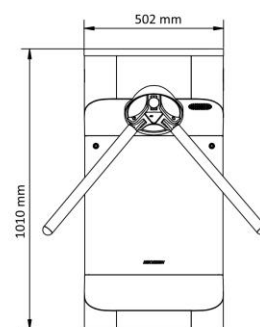

▪ Specification

System	
Motor	N/A
MCBF	> 3 million times
Interface	
Exit button	2
Alarm input	1
TAMPER	NA
General	
Throughput	More than 35 persons per minute The actual throughput is affected by the person passing rate and passing method.
Lane width	550mm
Barrier material	SUS304 stainless steel
Pedestal material	SUS304 stainless steel
Built-in access controller	No
Power supply	Switching power supply: 100 to 240 VAC; 50 to 60 Hz Power adapter: 100 to 240 VAC; 50 to 60 Hz
Power consumption	Standby: 40W
Working temperature	Switching power supply: -20 °C to 65 °C (-4 °F to 149 °F) Power adapter: -10 °C to 45 °C (14 °F to 113 °F)
Working humidity	0% to 95% (No condensing)
Dimensions	Without package: 502 mm × 202 mm × 1010 mm (19.8" × 8.0" × 40.0") With package: 745 mm × 365 mm × 1120 mm (29.3" × 14.4" × 44.1")
Weight	Without package: 26 kg (57.3 lb) With package: 31 kg (68.41 lb)
Application environment	Indoor

▪ Available Model

DS-K3G411LX-R/Pg-Dm55/adapter,DS-K3G411LX-R/Pg-Dm55,DS-K3G411LX-R/Dm55/adapter

▪ Dimension

Headquarters

No.555 Qianmo Road, Binjiang District,
Hangzhou 310051, China
T +86-571-8807-5998
www.hikvision.com