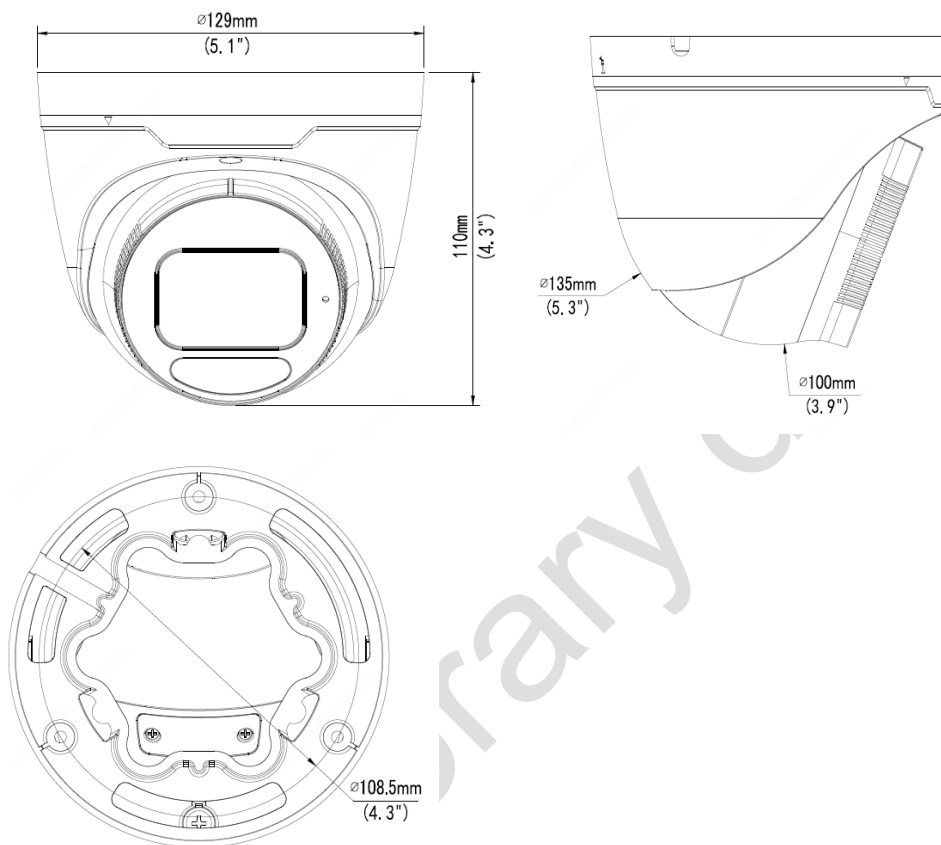

## Structure

- Built-in Mic
- DC12V or PoE power supply
- Wide voltage range of  $\pm 25\%$  in DC
- Micro SD, up to 256 GB
- IP67 ingress protection
- IK10 vandal resistant

Dimensions (Ø x H)	Φ129mm x 110mm (Φ5.1" x 4.3")
Weight	0.68kg(1.50lb)
Working Environment	-30°C ~ 60°C (-22°F ~ 140°F), Humidity: ≤95% RH (non-condensing)
Storage Environment	-40°C ~ 70°C (-40°F ~ 158°F), Humidity: ≤95% RH (non-condensing)
surge protection	6KV
Vandal Resistant	IK10
Ingress Protection	IP67

## Dimensions