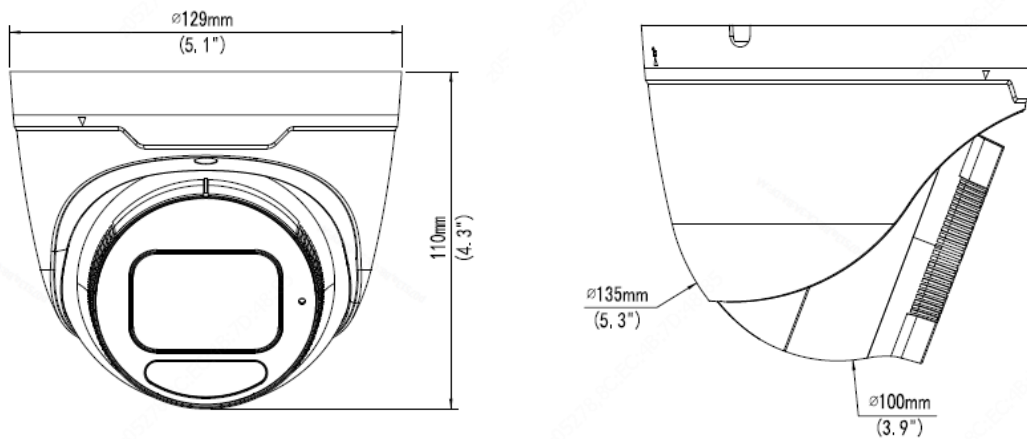

	EN 61000-3-2:2014 EN 61000-3-3:2013
Safety	IEC 62368-1 EN 62368-1 UL 62368-1
Environment	CE-ROHS (2011/65/EU;(EU)2015/863); WEEE (2012/19/EU); REACH (Regulation (EC) No 1907/2006)
<b>General</b>	
Power	DC 12V±25%, PoE (IEEE 802.3af)
	Power consumption: Max 10.0W
Power Interface	Ø 5.5mm coaxial power plug
Dimensions (Ø x H)	Φ129 x 110mm (Φ5.1" x 4.3")
Weight	0.66kg (1.45lb)
Material	Metal
Operating Conditions	-30°C ~ 60°C (-22°F ~ 140°F), Humidity: ≤95% RH (non-condensing)
Storage Environment	-30°C ~ 60°C (-22°F ~ 140°F), Humidity: ≤95% RH (non-condensing)
Surge Protection	6KV
Reset Button	Supported
Protection	Ingression protection: IP67 Vandal resistant: IK10

## Dimensions