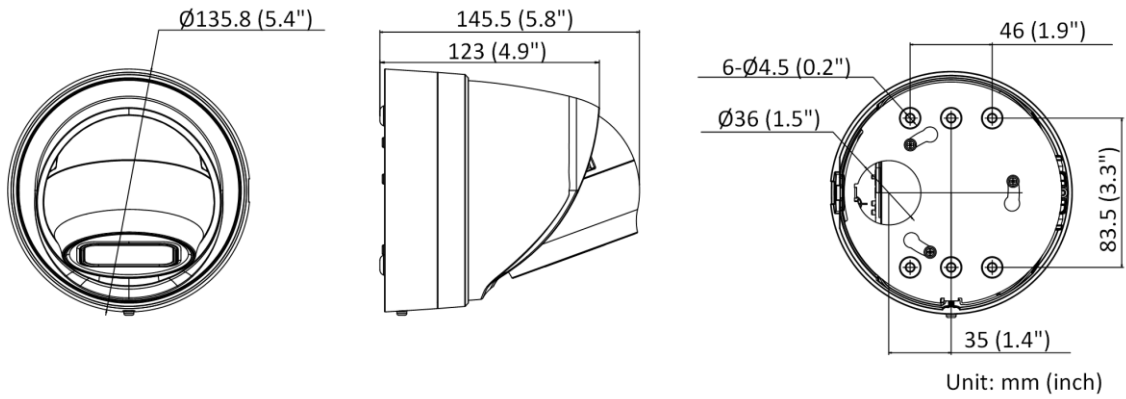

▪ **Available Model**

DS-2CD2H66G2-IZS (2.8 to 12 mm)

DS-2CD2H66G2-IZS (2.8 to 12 mm) (Black)

▪ **Dimension**

▪ **Accessory**

▪ **Optional**

DS-1473ZJ-135B Wall Mount	DS-1475ZJ-SUS Vertical Pole Mount	DS-1473ZJ-135 Wall Mount	DS-1471ZJ-135 Pendant Mount	DS-1476ZJ-SUS Corner Mount