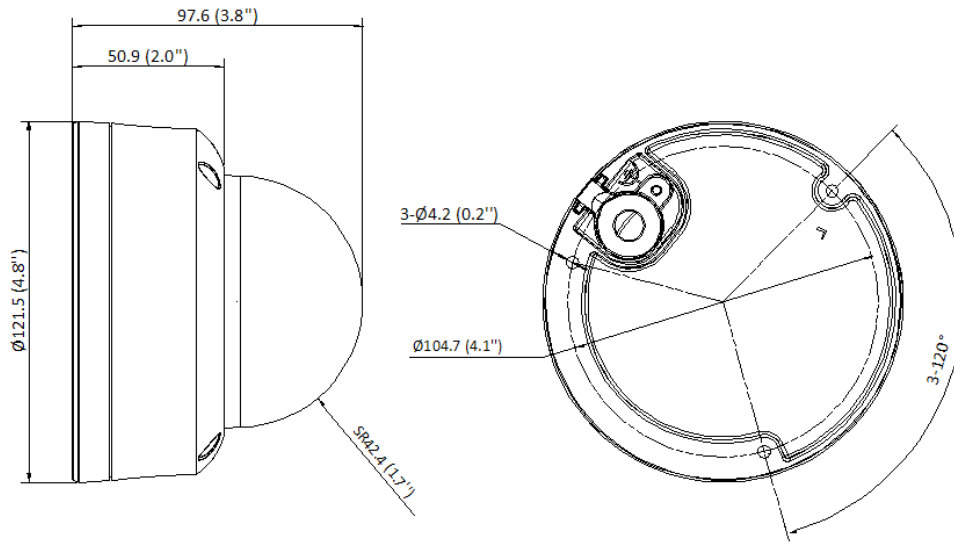

▪ **Dimension**

Unit: mm (inch)

▪ **Accessory**

▪ **Optional**

DS-1272ZJ-120 Wall Mount	DS-1272ZJ-120B Wall Mount	DS-1253ZJ-M Rain Shade	DS-1280ZJ-DM46 Junction Box	DS-1275ZJ-SUS Vertical Pole Mount
DS-1271ZJ-120 Pendant Mount				

Headquarters

No.555 Qianmo Road, Binjiang District,
Hangzhou 310051, China
T +86-571-8807-5998
www.hikvision.com

Follow us on social media to get the latest product and solution information.

Hikvision

HikvisionHQ

HikvisionHQ

Hikvision_Global

Hikvision
Corporate Channel

hikvisionhq