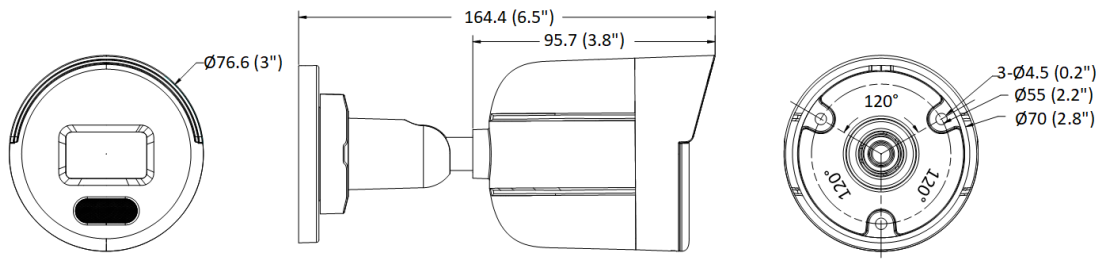

- High quality imaging with 4 MP resolution
- 24/7 colorful imaging
- Support Human and Vehicle Detection
- Water and dust resistant (IP67)
- Efficient H.265+ compression technology

▪ Specification

Camera	
Image Sensor	1/3" Progressive Scan CMOS
Max. Resolution	2560 × 1440
Day & Night	24/7 color imaging
Min. Illumination	Color: 0.001 Lux @ (F1.0, AGC ON), 0 Lux with light
Shutter Time	1/3 s to 1/100,000 s
Angle Adjustment	Pan: 0° to 360°, tilt: 0° to 90°, rotate: 0° to 360°
Lens	
Lens Type	Fixed focal lens, 2.8 and 4 mm optional
Focal Length & FOV	2.8 mm, horizontal FOV: 96°, vertical FOV: 52°, diagonal FOV: 113° 4 mm, horizontal FOV: 75°, vertical FOV: 40°, diagonal FOV: 89°
Lens Mount	M12
Iris Type	Fixed
Aperture	F1.0
Depth of Field	2.8 mm: 2 m to ∞ 4 mm: 2.7 m to ∞
DORI	
DORI	2.8 mm, D: 64 m, O: 25 m, R: 12 m, I: 6 m 4 mm, D: 82 m, O: 32 m, R: 16 m, I: 8 m
Illuminator	
Supplement Light Type	White Light
Supplement Light Range	Up to 30 m
Smart Supplement Light	Yes
Video	
Main Stream	50 Hz: 20 fps (2560 × 1440) 25 fps (1920 × 1080, 1280 × 720) 60 Hz: 20 fps (2560 × 1440) 24 fps (1920 × 1080, 1280 × 720)
Sub-Stream	50 Hz: 25 fps (1280 × 720, 640 × 480, 640 × 360) 60 Hz: 24 fps (1280 × 720, 640 × 480, 640 × 360)
Video Compression	Main stream: H.265+/H.265/H.264+/H.264 Sub-stream: H.265/H.264/MJPEG
Video Bit Rate	32 Kbps to 8 Mbps
H.264 Type	Baseline Profile, Main Profile, High Profile
H.265 Type	Main Profile
Bit Rate Control	CBR, VBR
Region of Interest (ROI)	1 fixed region(s) for main stream
Network	
Protocols	TCP/IP, ICMP, DHCP, DNS, HTTP, RTP, RTSP, NTP, IGMP, IPv6, UDP, QoS, FTP, SMTP
Simultaneous Live View	Up to 6 channels
API	Open Network Video Interface (Profile S, Profile T), ISAPI, SDK

▪ Available Model

HWI-B149HA (2.8/4 mm)

▪ **Dimension**

Unit: mm (inch)

▪ **Accessory**

▪ **Optional**

Headquarters

No.555 Qianmo Road, Binjiang District,
Hangzhou 310051, China
T +86-571-8807-5998
www.hikvision.com