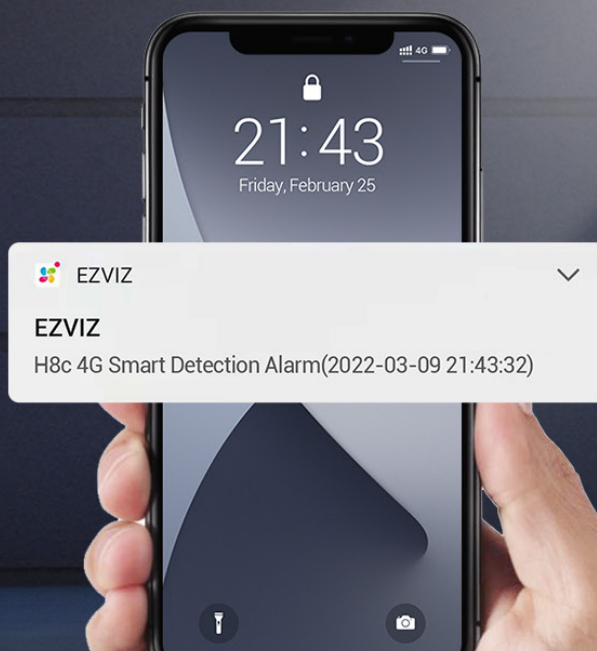

- **Black-and-white night vision**

If you don't want the lighting to disturb your neighbors, just go with the infrared night vision by changing on the EZVIZ App.

- **Smart night vision**

Or, let the camera decide. In smart mode, the camera will automatically light up the environment upon detection of human motion.

## Adjustable sound and light alarm

Equipped with an active defense function, this camera offers an additional level of security. When it senses intruders, it triggers a powerful siren and illuminates with two spotlights<sup>2</sup> to deter them on the spot. What's more, users have the flexibility to customize the sound and light alarm settings to suit their preferences.

## Smart integration, hands-free control

---

Easily manage your H8c 4G via the EZVIZ App. What's better, you can voice-enable the live viewing with "Hey Google" or "Alexa" to check what's happening on a bigger screen.