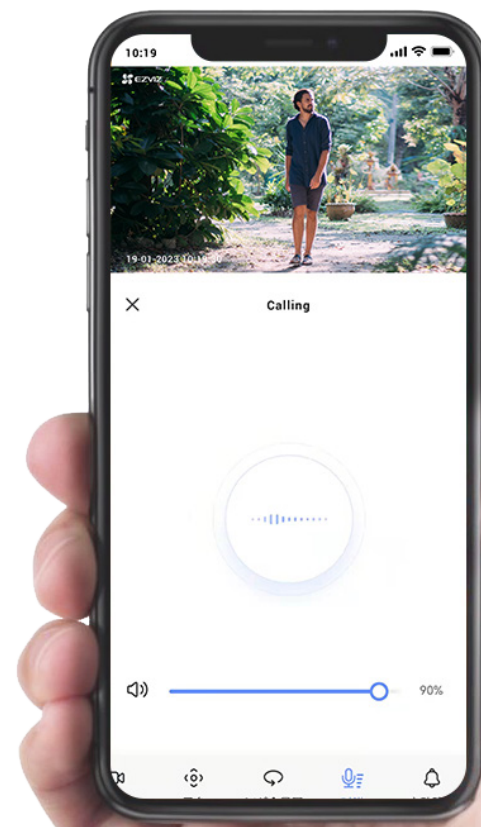

## 02 *Three useful night vision modes will suit any need*

- **Full-color night vision**

With its F1.6 large-aperture lens and dual built-in spotlights, the H8c 4G adds lights to video for improved clarity, resulting in vibrant and detailed color imaging for enhanced home security.

- **Black-and-white night vision**

If you don't want the lighting to disturb your neighbors, just go with the infrared night vision by changing on the EZVIZ App.

- **Smart night vision**

Or, let the camera decide. In smart mode, the camera will automatically light up the environment upon detection of human motion.

## Speak to uninvited visitors using just your smartphone

Enjoy two-way communications by simply using your phone. Or, pre-record specific voice messages that automatically play when people are detected on camera.

## Adjustable sound and light alarm

Equipped with an active defense function, this camera offers an additional level of security. When it senses intruders, it triggers a powerful siren and illuminates with two spotlights<sup>2</sup> to deter them on the spot. What's more, users have the flexibility to customize the sound and light alarm settings to suit their preferences.