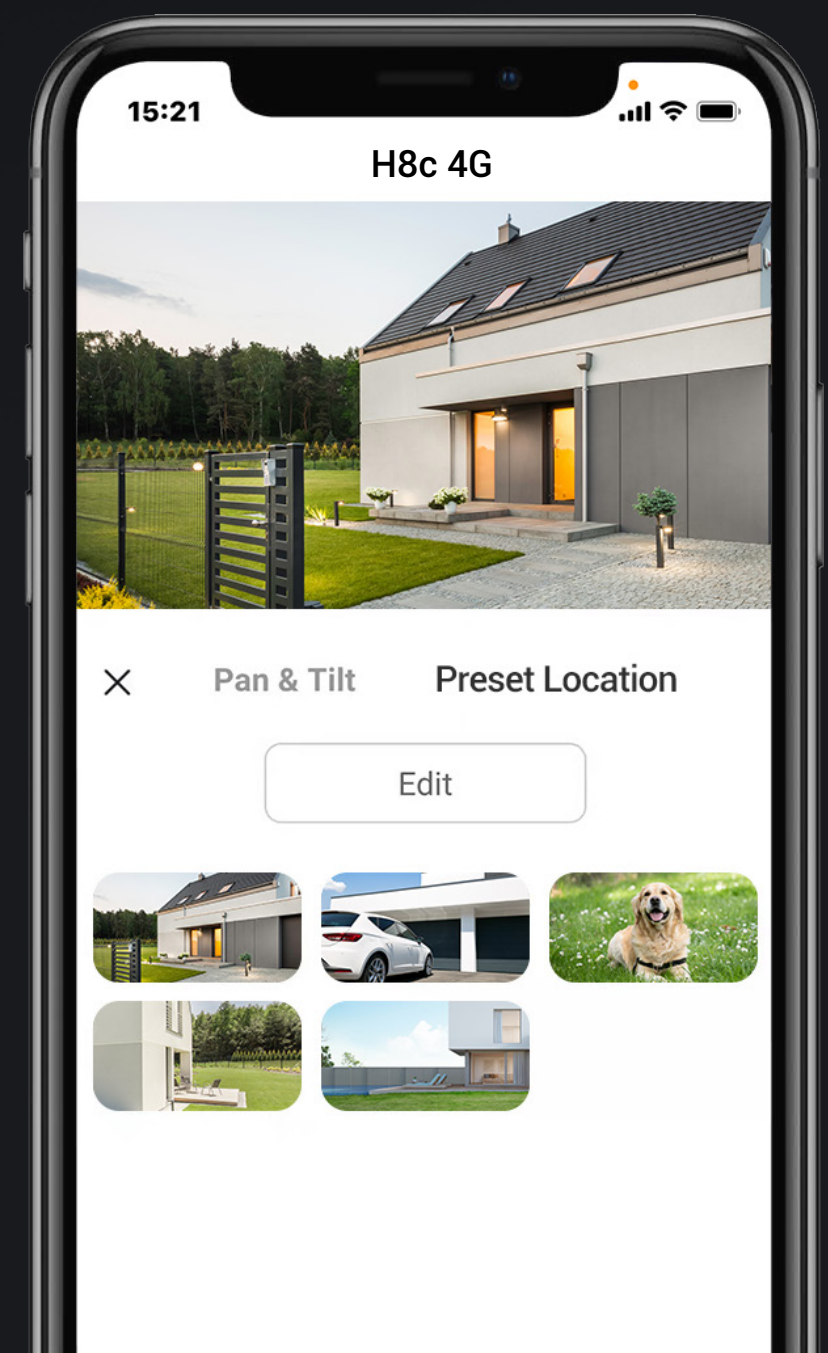

 Human Motion Auto-Tracking

## 04 One click return to the preset location

No matter how complicated the tracking is, the camera always knows its way back to your preferred viewing angle. You can pinpoint up to 12 angles via the EZVIZ App. Just click on your pre-set dots and the camera will automatically resume its place.

Front Gate

Garage

Backyard

## 01 *Impressive, far-reaching night vision*

The H8c 4G camera ensures that no one sneaks in under the cover of darkness. It helps you see far enough to know what's going on around your home.

30 m (98 ft)