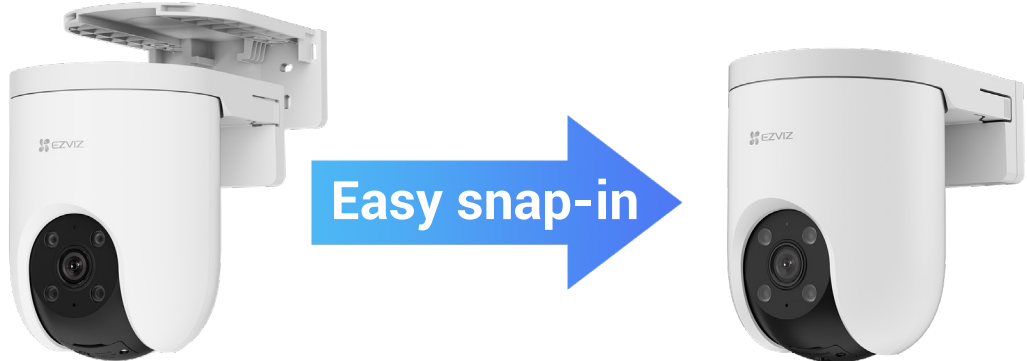

## Pan & Tilt 4G Camera

## Adjustable sound and light alarm

Equipped with an active defense function, this camera offers an additional level of security. When it senses intruders, it triggers a powerful siren and illuminates with two spotlights<sup>2</sup> to deter them on the spot. What's more, users have the flexibility to customize the sound and light alarm settings to suit their preferences.

## Smart integration, hands-free control

---

Easily manage your H8c 4G via the EZVIZ App. What's better, you can voice-enable the live viewing with "Hey Google" or "Alexa" to check what's happening on a bigger screen.

# Detachable mount plate makes installation easy

The H8c 4G facilitates the setup process. By detaching the mounting base from the camera body, you can install it separately, eliminating the need to hold the entire camera in place while finding the optimal installation spot.