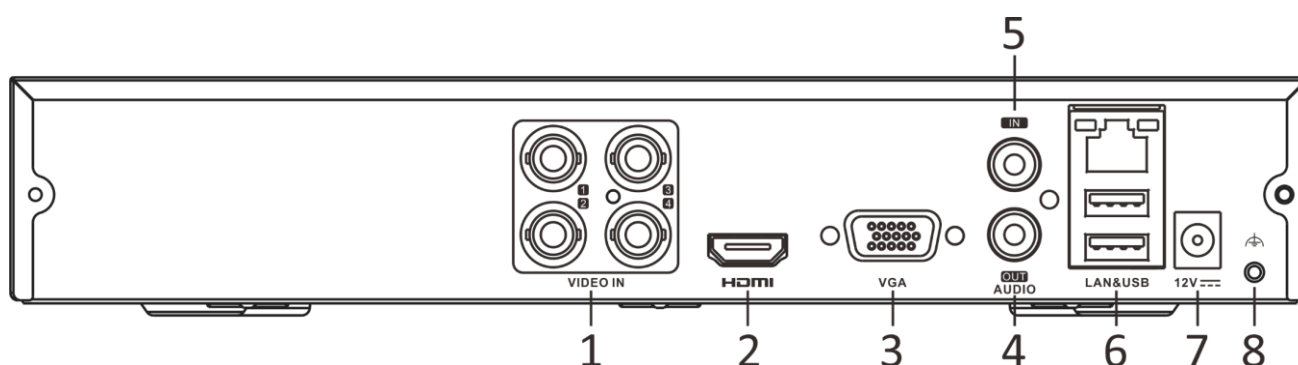

Physical Interface

No.	Description	No.	Description
1	Video and coaxial audio in	5	AUDIO IN, RCA connector
2	HDMI interface	6	LAN network interface and USB interface
3	VGA interface	7	12 VDC power input
4	AUDIO OUT, RCA connector	8	GND

Available Model

HWD-6104MH-G4

Headquarters

No.555 Qianmo Road, Binjiang District,
Hangzhou 310051, China
T +86-571-8807-5998
www.hikvision.com

Follow us on social media to get the latest product and solution information.

Hikvision

HikvisionHQ

HikvisionHQ

Hikvision_Global

Hikvision
Corporate Channel

hikvisionhq