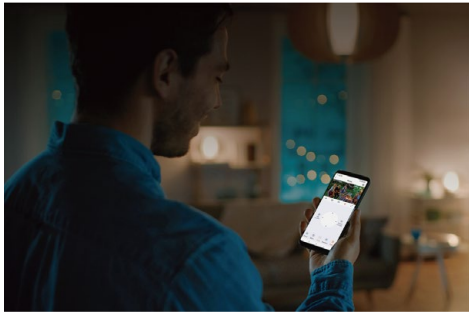

Tenda

RH3-WCA

1080P Outdoor Wi-Fi Pan/Tilt Camera

RH3-WCA

1080P Outdoor Wi-Fi Pan/Tilt Camera

Products Description

The Outdoor Wi-Fi Pan/Tilt Camera RH3-WCA, is a high-performance outdoor surveillance camera that integrates 360° visual coverage, Full-Color night vision, 1080P resolution video, full-duplex two-way audio, human detection, sound and light alarm functions. The product is mostly used for outdoor monitoring scenarios such as courtyard, farms and shops, etc. The users can access the video via wireless or wired connection to the Internet.

F1.6 Large Aperture

With an F1.6 Large aperture, more light is captured, and the image is clearer and brighter even under weak light or dark night.

Smart Human Detection, Audio & Light Alert

When people enter the monitoring area, the camera will give an audible warning with spotlight flashing (three audio alarms can be customized), the alarm notifications will also be pushed to the smartphone in real time.

Selling Points

Two-way Audio

Real-time full-duplex two-way audio communication function enables you to chat with your family anytime and anywhere, bringing the most affectionate greetings to your beloved.