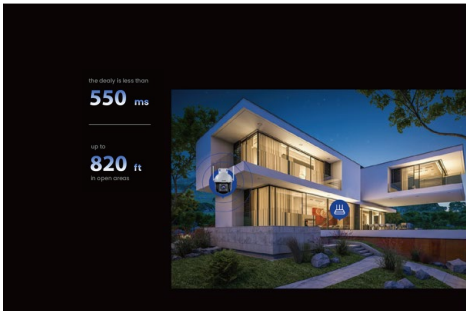

Tenda

RH3-WCA

1080P Outdoor Wi-Fi Pan/Tilt Camera

RH3-WCA

1080P Outdoor Wi-Fi Pan/Tilt Camera

Products Description

The Outdoor Wi-Fi Pan/Tilt Camera RH3-WCA, is a high-performance outdoor surveillance camera that integrates 360° visual coverage, Full-Color night vision, 1080P resolution video, full-duplex two-way audio, human detection, sound and light alarm functions. The product is mostly used for outdoor monitoring scenarios such as courtyard, farms and shops, etc. The users can access the video via wireless or wired connection to the Internet.

Selling Points

360 ° Panoramic Coverage

Being able to pan and tilt to take in 360-degree field-of-view, leaving no monitoring dead zone, you can adjust the angle through TDSEE APP to view every corner in real time.