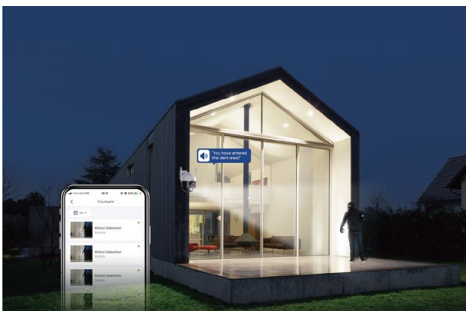

Smart Human Detection, Audio & Light Alert

When people enter the monitoring area, the camera will give an audible warning with spotlight flashing (three audio alarms can be customized), the alarm notifications will also be pushed to the smartphone in real time.