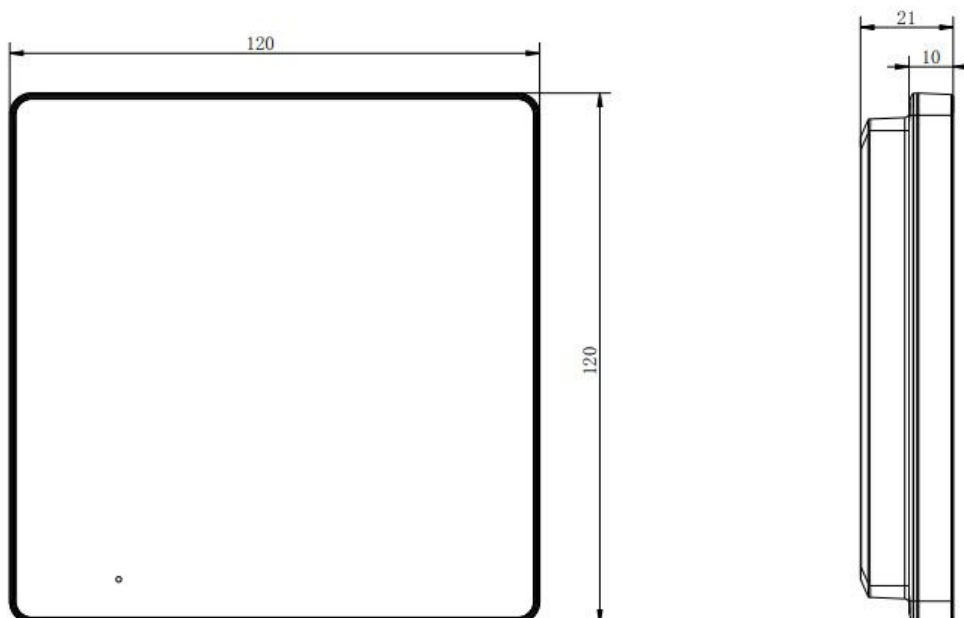

General	
Button	9 touch buttons
Installation	Wall mounting, table mounting
Indicator	0
Weight	With package: 305.4 g (0.7 lbs) Without package: 166.6 g (0.4 lbs)
Protective level	/
Working temperature	-10 °C to 50 °C (14 °F to 122 °F)
Working humidity	10% to 90%
Dimensions	120 mm × 120 mm × 21 mm (4.7" × 4.7" × 0.83")
Application environment	Indoor
Power consumption	≤ 4 W
Language	English
Power supply	IEEE802.3af, Standard PoE, 12 VDC

▪ **Available Model**

DS-KH6000-E1

▪ **Dimension**