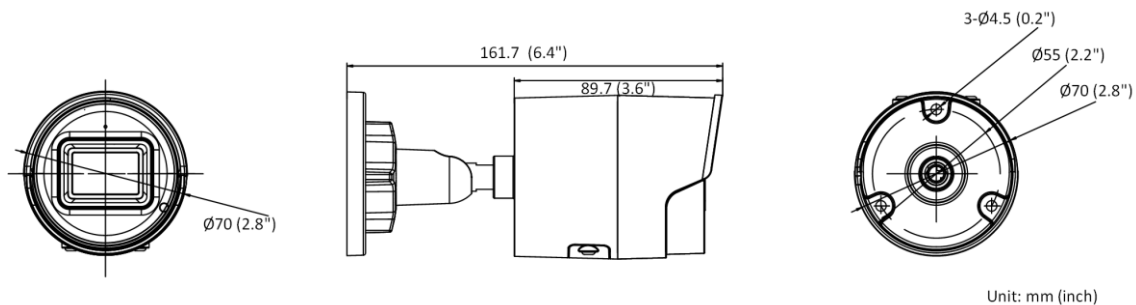

General	
Linkage Method	Upload to FTP/memory card/NAS, notify surveillance center, trigger recording, trigger capture, send email
Material	Aluminum alloy body IR cover: plastic
Dimension	Ø70 mm × 161.7 mm (Ø2.8" × 6.4")
Package Dimension	216 mm × 121 mm × 118 mm (8.6" × 4.8" × 4.7")
Weight	Approx. 495 g (1.1 lb.)
With Package Weight	Approx. 759 g (1.7 lb.)
Storage Conditions	-30 °C to 60 °C (-22 °F to 140 °F). Humidity 95% or less (non-condensing)
Startup and Operating Conditions	-30 °C to 60 °C (-22 °F to 140 °F). Humidity 95% or less (non-condensing)
Language	33 languages English, Russian, Estonian, Bulgarian, Hungarian, Greek, German, Italian, Czech, Slovak, French, Polish, Dutch, Portuguese, Spanish, Romanian, Danish, Swedish, Norwegian, Finnish, Croatian, Slovenian, Serbian, Turkish, Korean, Traditional Chinese, Thai, Vietnamese, Japanese, Latvian, Lithuanian, Portuguese (Brazil), Ukrainian
General Function	Anti-flicker, heartbeat, password reset via email, pixel counter
Firmware Version	V5.5.113
Software Reset	Yes
Power Consumption and Current	12 VDC, 0.5 A, max. 6 W PoE (802.3af, 36 V to 57 V), 0.2 A to 0.13 A, max. 7.2 W
Power Supply	12 VDC ± 25%, reverse polarity protection PoE: 802.3af, Class 3
Power Interface	Ø5.5 mm coaxial power plug
Approval	
EMC	FCC (47 CFR Part 15, Subpart B); CE-EMC (EN 55032: 2015, EN 61000-3-2: 2014, EN 61000-3-3: 2013, EN 50130-4: 2011 +A1: 2014); RCM (AS/NZS CISPR 32: 2015); IC (ICES-003: Issue 6, 2016); KC (KN 32: 2015, KN 35: 2015)
Safety	UL (UL 60950-1); CB (IEC 60950-1:2005 + Am 1:2009 + Am 2:2013); CE-LVD (EN 60950-1:2005 + Am 1:2009 + Am 2:2013); BIS (IS 13252(Part 1):2010+A1:2013+A2:2015)
Environment	CE-RoHS (2011/65/EU); WEEE (2012/19/EU); Reach (Regulation (EC) No 1907/2006)
Protection	IP67 (IEC 60529-2013)

## ▪ Dimension