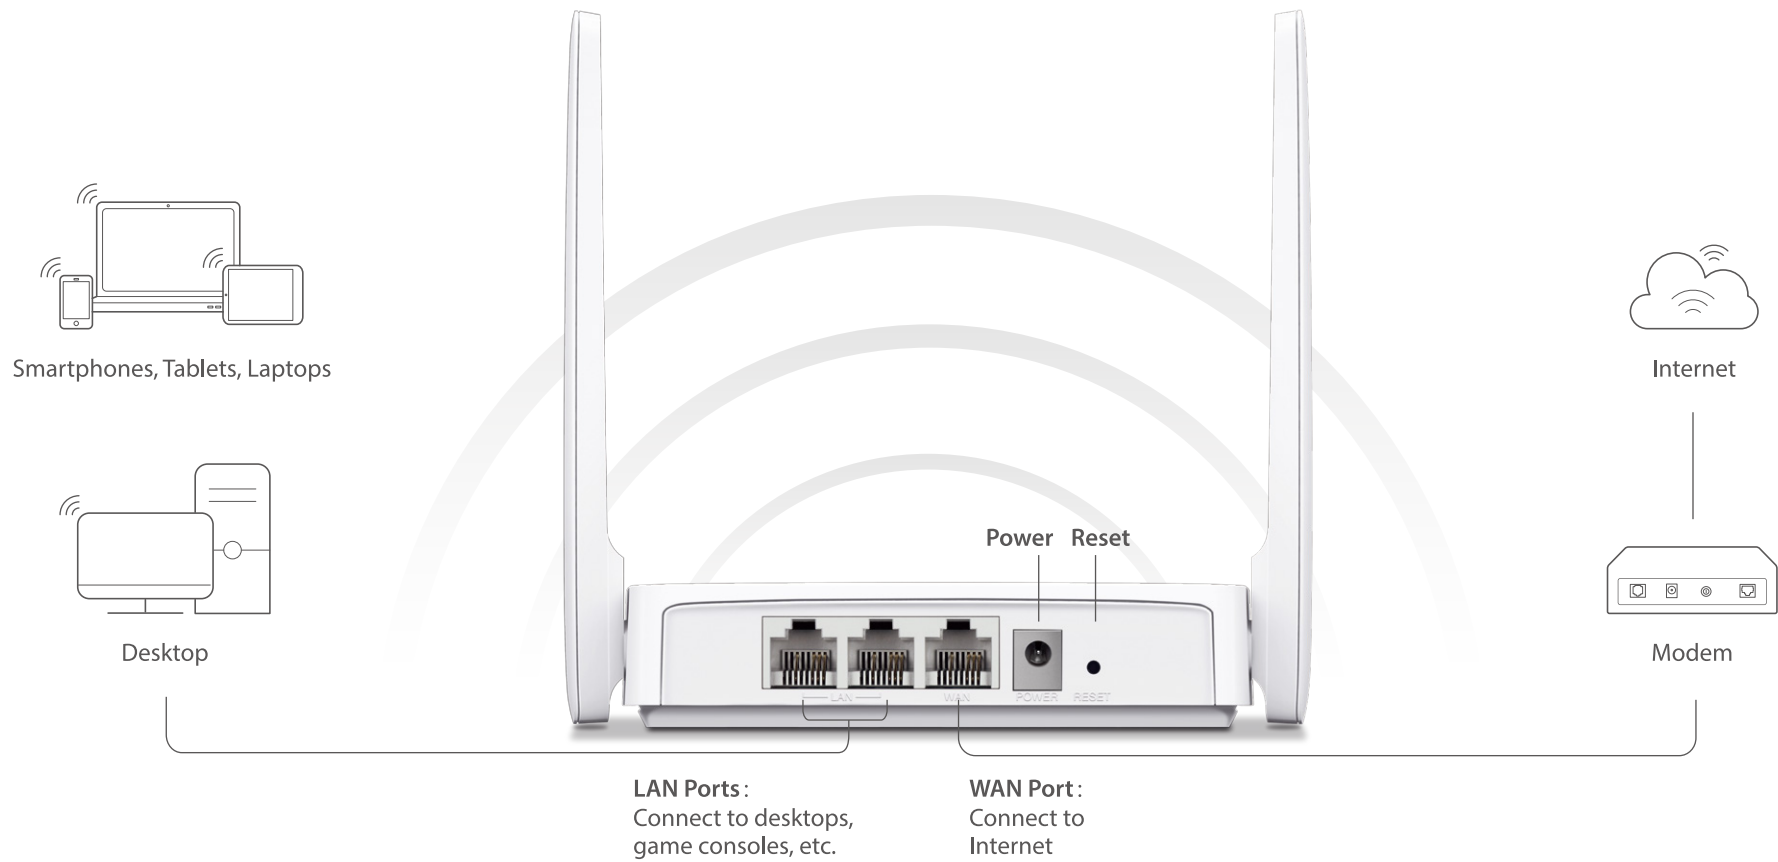

300Mbps Wireless N Router

Model: MW301R

// Highlights

- 300Mbps Wireless Speed - Ideal for HD streaming, online gaming, and large file downloads
- Two 5dBi antennas greatly increase wireless signal strength, size and stability
- Easy Installation - Intuitive webpage guides you through the setup process in minutes

Speed

Fast wireless speed - Wireless speed up to 300Mbps

Range

Omni Directional Antennas – Two fixed antennas provide great wireless coverage

Easy Setup

Quick 3-Step Installation – Intuitive webpage supports quick, hassle free installation

Security

Guest Network – Creates two separate networks for you and your guests to ensure safety
Parental Control – Parents can establish appropriate access policies to protect children

// Connections

// Specifications

Physical Specifications

Ethernet Ports

2*10/100Mbps LAN Ports &
1*10/100Mbps WAN Port

Button

Reset Button

External Power Supply

5V/0.6A

Dimensions (W x D x H)