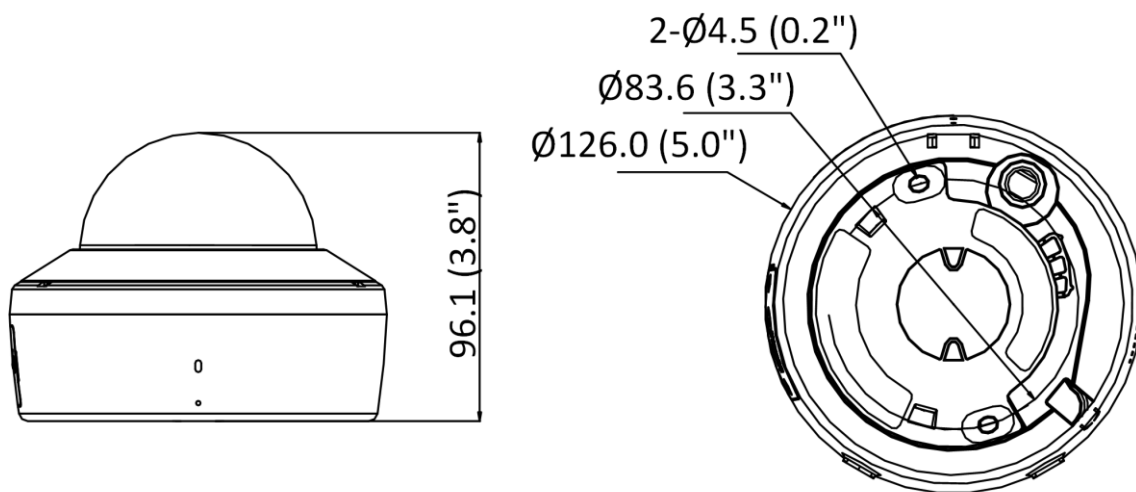

This model has NO SPECIFIC PROTECTION.

Level	Description
Top-level protection	Hikvision products at this level are equipped for use in areas where professional anti-corrosion protection is a must. Typical application scenarios include coastlines, docks, chemical plants, and more.
Moderate protection	Hikvision products at this level are equipped for use in areas with moderate anti-corrosion demands. Typical application scenarios include coastal areas about 2 kilometers (1.24 miles) away from coastlines, as well as areas affected by acid rain.
No specific protection	Hikvision products at this level are equipped for use in areas where no specific anti-corrosion protection is needed.

▪ **Dimension**

Unit: mm (inch)

▪ **Accessory**

▪ **Optional**

DS-1271ZJ-120 Pendant Mount	DS-1272ZJ-120B Wall Mount	DS-1272ZJ-120 Wall Mount