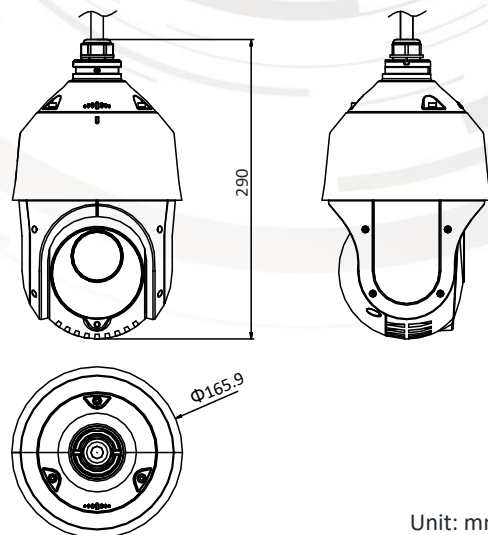

Dimensions