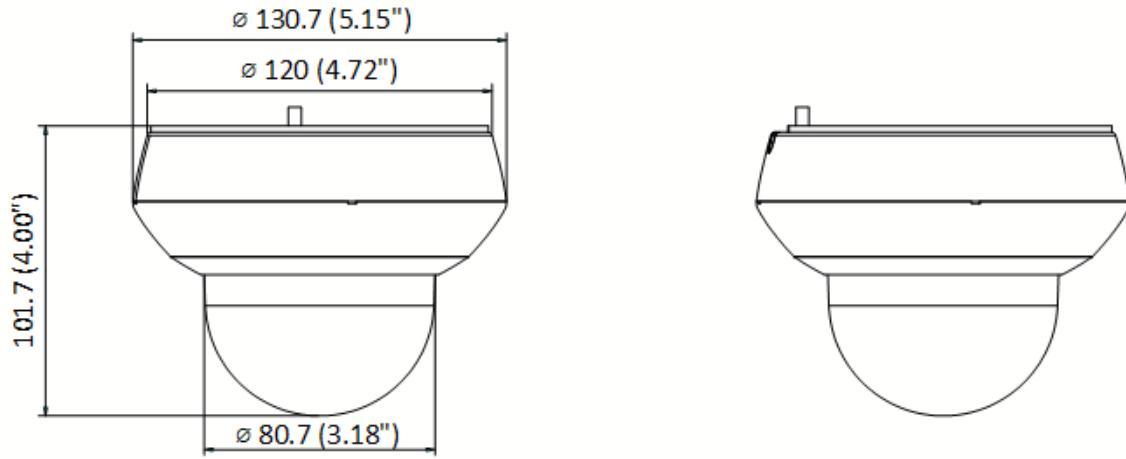

Unit: mm (inch)

- Accessory
- Optional

DS-1294ZJ-PT