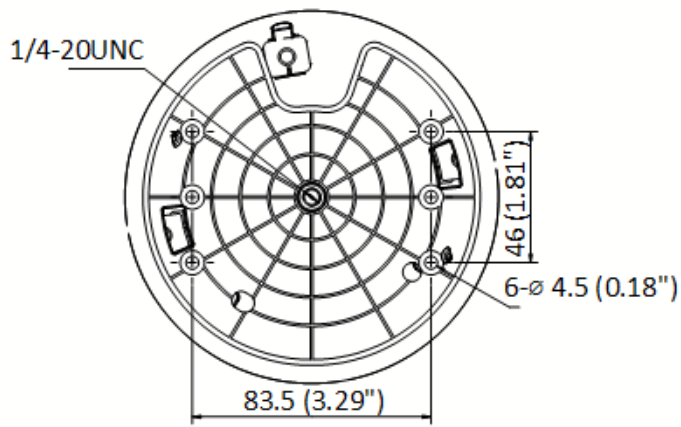

▪ Dimension

Unit: mm (inch)

- Accessory
- Optional

DS-1294ZJ-PT

Distributed by

HIKVISION[®]
HiWatch Series

Headquarters

No.555 Qianmo Road, Binjiang District,
Hangzhou 310051, China
T +86-571-8807-5998
overseasbusiness@hikvision.com