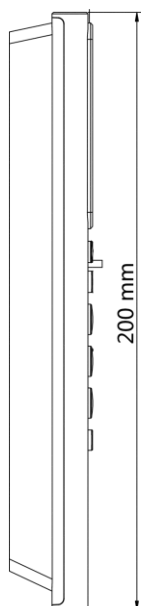

Working temperature	-10 °C to 55 °C (14 °F to 131 °F)
Working humidity	0% to 90% (No condensing)
Language	English, Spanish (South America), Arabic, Thai, Indonesian, Russian, Vietnamese, Portuguese (Brazil), Korean, Japanese
Keypad	Support

▪ **Available Model**

DS-K1T321MFWX

▪ **Dimension**