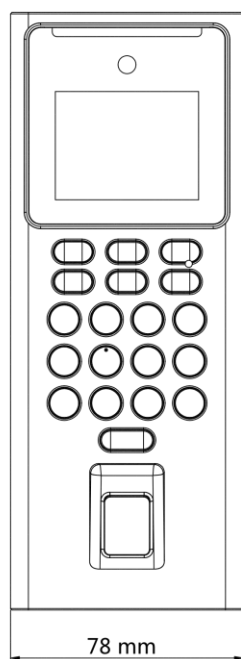

Working temperature	-10 °C to 55 °C (14 °F to 131 °F)
Working humidity	0% to 90% (No condensing)
Language	English, Spanish (South America), Arabic, Thai, Indonesian, Russian, Vietnamese, Portuguese (Brazil), Korean, Japanese
Keypad	Support

▪ **Available Model**

DS-K1T321MFWX

▪ **Dimension**