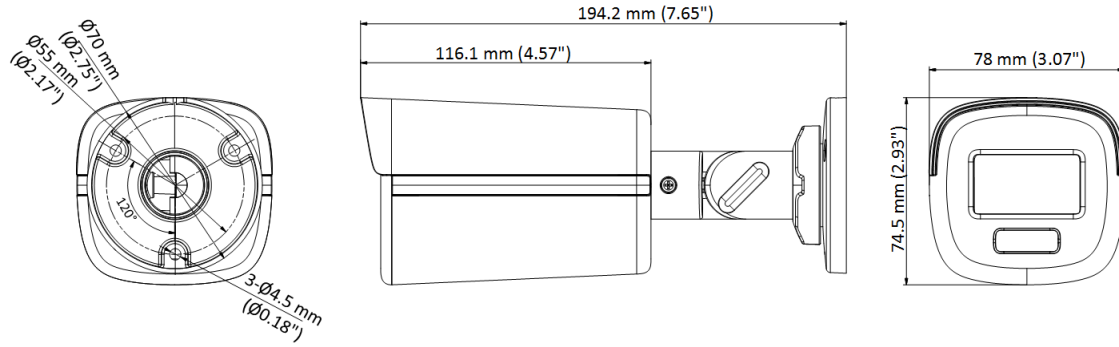

▪ Available Model

DS-2CE12KF3T

▪ Dimension

▪ Accessory

▪ Optional

DS-1280ZJ-XS

Junction box