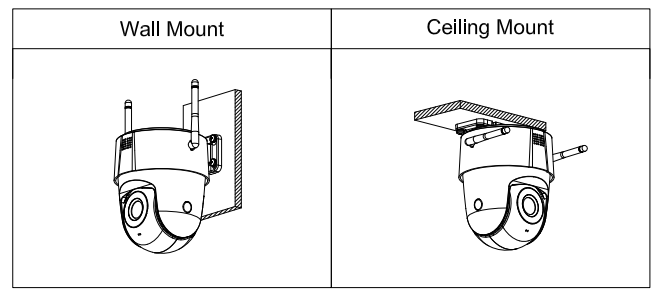

**Power**

Power Supply	12 VDC, 1.5 A (± 10%)
Power Consumption	Basic: 3.5 W Max.: 11 W (illuminator)

**Environment**

Operating Temperature	-30 °C to +55 °C (-22 °F to +131 °F)
Operating Humidity	≤ 95% RH
Protection	IP66; TVS 2000 V lightning proof; surge protection; voltage transient protection

**Construction**

Product Dimensions	146.5 mm × Φ118.0 mm (5.77" × Φ4.65")
Net Weight	0.5 kg (1.10 lb)
Gross Weight	1 kg (2.20 lb)

**Dimensions (mm[inch])**

**Ordering Information**

Type	Model	Description
2M Camera	DH-SD2A200-GN-AW-PV	2MP IR and White Light Network PT Camera
	SD2A200-GN-AW-PV	2MP IR and White Light Network PT Camera
Accessories (Optional)	DC12V/1.5A	Power Adapter