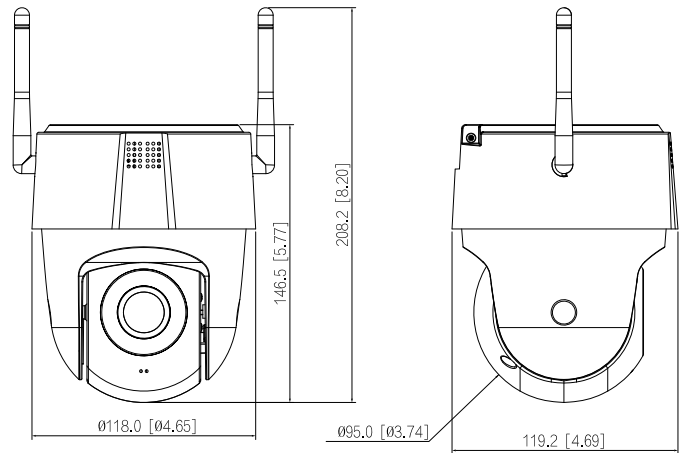

**Power**

Power Supply	12 VDC, 1.5 A (± 10%)
Power Consumption	Basic: 3.5 W Max.: 11 W (illuminator)

**Environment**

Operating Temperature	-30 °C to +55 °C (-22 °F to +131 °F)
Operating Humidity	≤ 95% RH
Protection	IP66; TVS 2000 V lightning proof; surge protection; voltage transient protection

**Construction**

Product Dimensions	146.5 mm × Φ118.0 mm (5.77" × Φ4.65")
Net Weight	0.5 kg (1.10 lb)
Gross Weight	1 kg (2.20 lb)

**Dimensions (mm[inch])**

**Ordering Information**

Type	Model	Description
2M Camera	DH-SD2A200-GN-AW-PV	2MP IR and White Light Network PT Camera
	SD2A200-GN-AW-PV	2MP IR and White Light Network PT Camera
Accessories (Optional)	DC12V/1.5A	Power Adapter