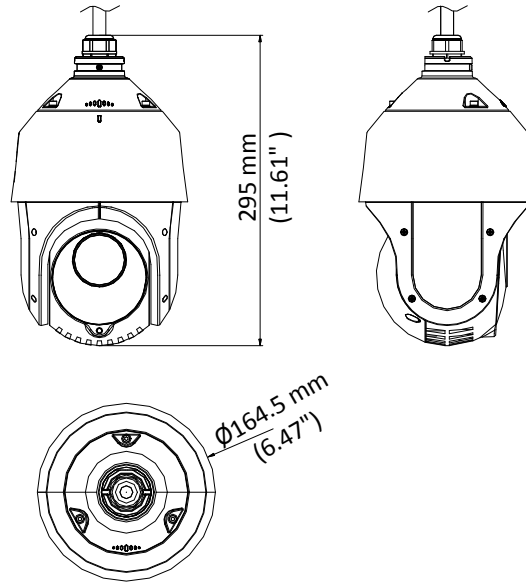

Order Model

DS-2AE4225TI-D(E)

Dimension

Distributed by

HIKVISION®

Headquarters

No.555 Qianmo Road, Binjiang District,
Hangzhou 310051, China
T +86-571-8807-5998
overseasbusiness@hikvision.com

Hikvision USA
T +1-909-895-0400
sales.usa@hikvision.com