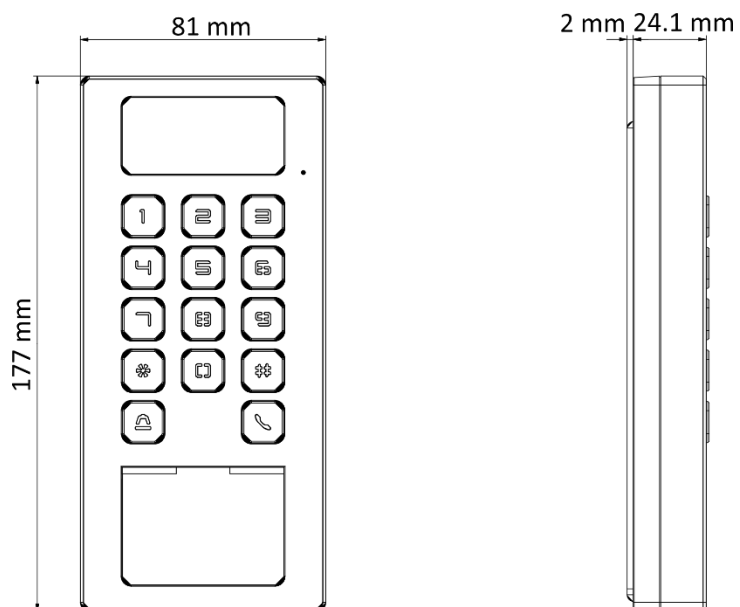

▪ **Available Model**

DS-K1T502DBWX-C

▪ **Dimension**