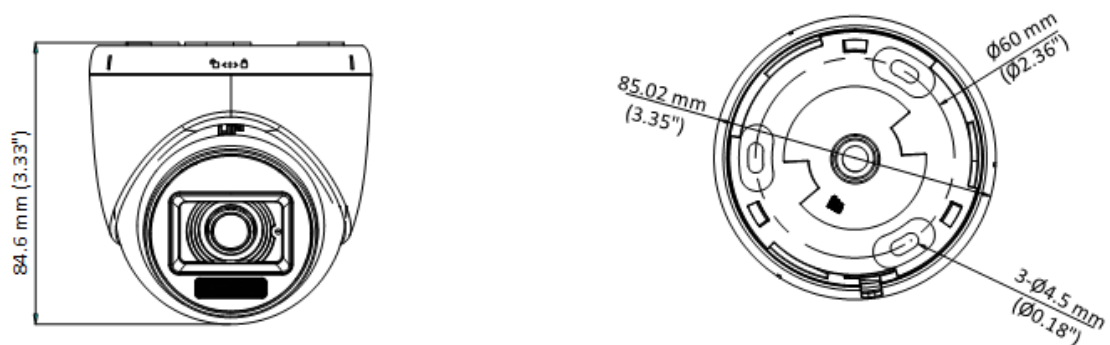

▪ Specification

Camera	
Image Sensor	2 MP CMOS
Max. Resolution	1920 (H) × 1080 (V)
Min. Illumination	0.01 Lux @ (F1.6, AGC ON), 0 Lux with IR
Shutter Time	PAL: 1/25 s to 1/50, 000 s; NTSC: 1/30 s to 1/50, 000 s
Day & Night	ICR
Angle Adjustment	Pan: 0 to 360°, Tilt: 0 to 75°, Rotation: 0 to 360°
Signal System	PAL/NTSC
Lens	
Lens Type	2.8 mm, 3.6 mm fixed focal lens
Focal Length & FOV	2.8 mm, horizontal FOV: 101°, vertical FOV: 56°, diagonal FOV: 118° 3.6 mm, horizontal FOV: 78°, vertical FOV: 42°, diagonal FOV: 92°
Lens Mount	M12
Illuminator	
Supplement Light Type	White Light, IR
Supplement Light Range	IR : Up to 20 m White Light : Up to 20 m
Image	
Image Settings	Brightness, Sharpness, Smart IR
Frame Rate	TVI: 1080P @ 30 fps, 1080P @ 25 fps AHD: 1080P @ 30 fps, 1080P @ 25 fps CVI: 1080P @ 30 fps, 1080P @ 25 fps CVBS: PAL/NTSC
Day/Night Mode	Auto/Color/BW (Black and White)
Wide Dynamic Range (WDR)	Digital WDR
Image Enhancement	DWDR/BLC/HLC/Global
White Balance	Auto/Manual
AGC	Yes
Interface	
Video Output	Switchable TVI/AHD/CVI/CVBS
General	
Material	Plastic
Dimension	84.6 mm × Ø85.02 mm (3.33" × Ø3.35")
Weight	Approx. 156 g (0.34 lb.)
Operating Condition	-40 °C to 60 °C (-40 °F to 140 °F), humidity: 90% or less (non-condensation)
Communication	HIKVISION-C
Language	English
Power Supply	12 VDC ± 25% *You are recommended to use one power adapter to supply the power for one camera.
Consumption	Max. 3.3 W

▪ **Available Model**

DS-2CE76D0T-LPFS(2.8mm)

DS-2CE76D0T-LPFS(3.6mm)

▪ **Dimension**

▪ **Accessory**

▪ **Optional**

DS-1275ZJ-SUS Vertical Pole Mount	DS-1272ZJ-110-TRS Wall Mount	DS-1280ZJ-XS Junction Box	DS-1276ZJ-SUS Corner Mount
			
			