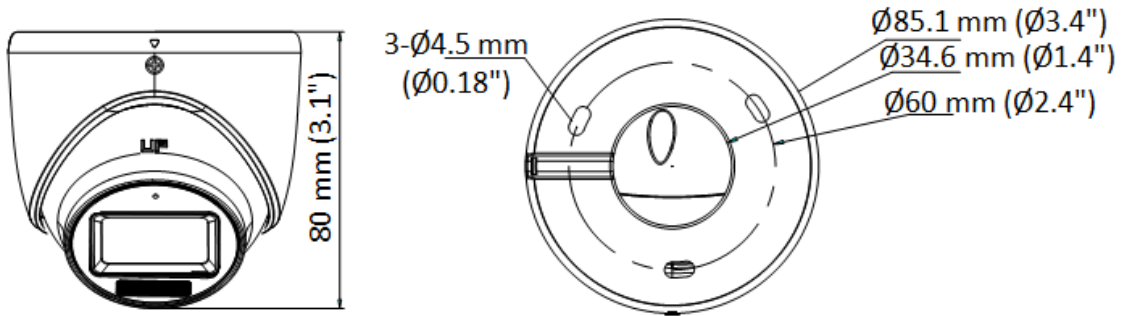

▪ Specification

Camera	
Image Sensor	2 MP CMOS
Max. Resolution	1920 (H) × 1080 (V)
Min. Illumination	0.01 Lux @ (F1.6, AGC ON), 0 Lux with IR
Shutter Time	PAL: 1/25 s to 1/50, 000 s; NTSC: 1/30 s to 1/50, 000 s
Day & Night	ICR
Angle Adjustment	Pan: 0 to 360°, Tilt: 0 to 75°, Rotation: 0 to 360°
Signal System	PAL/NTSC
Lens	
Lens Type	2.8 mm, 3.6 mm fixed focal lens
Focal Length & FOV	2.8 mm, horizontal FOV: 101°, vertical FOV: 56°, diagonal FOV: 118° 3.6 mm, horizontal FOV: 78°, vertical FOV: 42°, diagonal FOV: 92°
Lens Mount	M12
Illuminator	
Supplement Light Type	White Light, IR
Supplement Light Range	IR : Up to 30 m White Light : Up to 20 m
Image	
Image Settings	Brightness, Sharpness, Smart IR
Frame Rate	TVI: 1080P @ 30 fps, 1080P @ 25 fps AHD: 1080P @ 30 fps, 1080P @ 25 fps CVI: 1080P @ 30 fps, 1080P @ 25 fps CVBS: PAL/NTSC
Day/Night Mode	Auto/Color/BW (Black and White)
Wide Dynamic Range (WDR)	Digital WDR
Image Enhancement	DWDR/BLC/HLC/Global
White Balance	Auto/Manual
AGC	Yes
Interface	
Video Output	Switchable TVI/AHD/CVI/CVBS
General	
Material	Metal
Dimension	80 mm × Ø85.1 mm (3.1" × Ø3.4")
Weight	Approx. 296 g (0.65 lb.)
Operating Condition	-40 °C to 60 °C (-40 °F to 140 °F), humidity: 90% or less (non-condensation)
Communication	HIKVISION-C
Language	English
Power Supply	12 VDC ± 25% *You are recommended to use one power adapter to supply the power for one camera.
Consumption	Max. 3.3 W
Approval	
Protection	IP67

▪ **Available Model**

DS-2CE76D0T-LMFS(2.8mm)

DS-2CE76D0T-LMFS(3.6mm)

▪ **Dimension**

▪ **Accessory**

▪ **Optional**

DS-1276ZJ-SUS Corner Mount	DS-1280ZJ-XS Junction Box	DS-1275ZJ-SUS Vertical Pole Mount	DS-1272ZJ-110-TRS Wall Mount
			
			