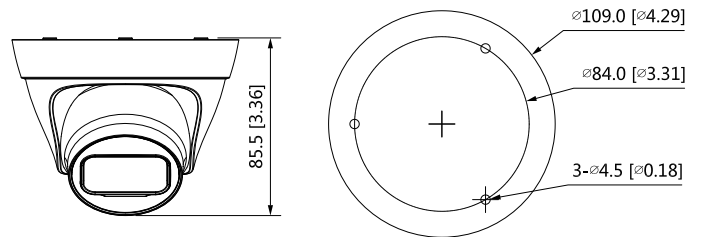

## Structure

Casing	Metal + plastic
Dimensions	85.5 mm × Φ109 mm (3.4" × Φ4.3")
Net Weight	0.25 kg (0.6 lb)
Gross Weight	0.37 kg (0.8 lb)

## Ordering Information

Type	Part Number	Description
4MP Camera	DH-IPC-HDW1431T1P-S4	4MP Entry IR Fixed-focal Eyeball Network Camera,PAL
	DH-IPC-HDW1431T1N-S4	4MP Entry IR Fixed-focal Eyeball Network Camera,NTSC
Accessories (optional)	PFA136	Junction Box
	PFA130-E	Junction Box
	PFB203W	Wall Mount
	PFA106	Mount Adapter
	PFB220C	Ceiling Mount
	PFA152-E	Pole Mount
	PFM321D	DC12V1A Power Adapter
	LR1002-1ET/1EC	Single-port Long Reach Ethernet over Coax Extender
	PFM900-E	Integrated Mount Tester

## Dimensions (mm[inch])