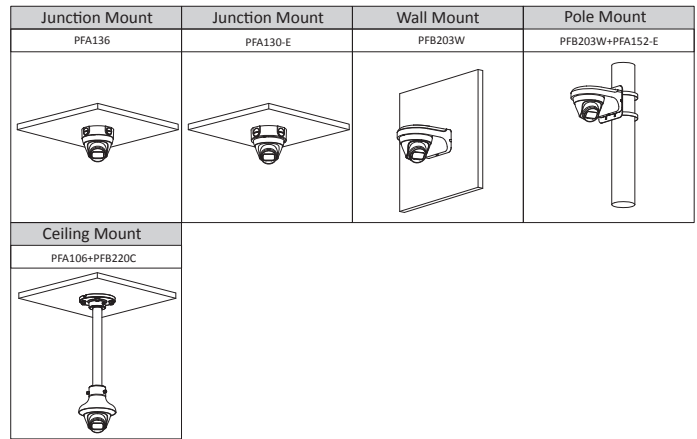

## Ordering Information

Type	Part Number	Description
4MP Camera	DH-IPC-HDW1431T1P-S4	4MP Entry IR Fixed-focal Eyeball Network Camera,PAL
	DH-IPC-HDW1431T1N-S4	4MP Entry IR Fixed-focal Eyeball Network Camera,NTSC
Accessories (optional)	PFA136	Junction Box
	PFA130-E	Junction Box
	PFB203W	Wall Mount
	PFA106	Mount Adapter
	PFB220C	Ceiling Mount
	PFA152-E	Pole Mount
	PFM321D	DC12V1A Power Adapter
	LR1002-1ET/1EC	Single-port Long Reach Ethernet over Coax Extender
	PFM900-E	Integrated Mount Tester