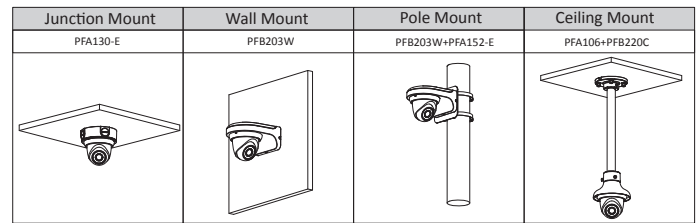

Entry Series | DH-IPC-HDW1431S-S4

Structure

Casing	Metal + plastic
Dimensions	84.9 mm × Φ108 mm (3.3" × Φ4.3")
Net Weight	0.27 kg (0.6 lb)
Gross Weight	0.40 kg (0.9 lb)

Ordering Information

Type	Part Number	Description
4MP Camera	DH-IPC-HDW1431SP-S4	4MP Entry IR Fixed-focal Eyeball Network Camera, PAL
	DH-IPC-HDW1431SN-S4	4MP Entry IR Fixed-focal Eyeball Network Camera, NTSC
Accessories (optional)	PFA130-E	Junction Box
	PFB203W	Wall Mount
	PFA106	Mount Adapter
	PFB220C	Ceiling Mount
	PFA152-E	Pole Mount
	PFM321D	DC12V1A Power Adapter
	LR1002-1ET/1EC	Single-port Long Reach Ethernet over Coax Extender
PFM900-E	Integrated Mount Tester