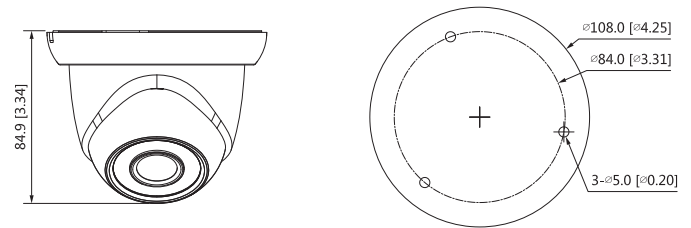

## Structure

Casing	Metal + plastic
Dimensions	84.9 mm × Φ108 mm (3.3" × Φ4.3")
Net Weight	0.27 kg (0.6 lb)
Gross Weight	0.40 kg (0.9 lb)

## Ordering Information

Type	Part Number	Description
4MP Camera	DH-IPC-HDW1431SP-S4	4MP Entry IR Fixed-focal Eyeball Network Camera, PAL
	DH-IPC-HDW1431SN-S4	4MP Entry IR Fixed-focal Eyeball Network Camera, NTSC
Accessories (optional)	PFA130-E	Junction Box
	PFB203W	Wall Mount
	PFA106	Mount Adapter
	PFB220C	Ceiling Mount
	PFA152-E	Pole Mount
	PFM321D	DC12V1A Power Adapter
	LR1002-1ET/1EC	Single-port Long Reach Ethernet over Coax Extender
PFM900-E	Integrated Mount Tester	

## Dimensions (mm[inch])