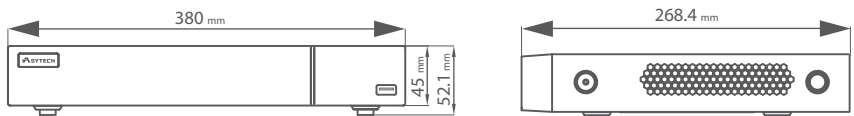

Dimensions