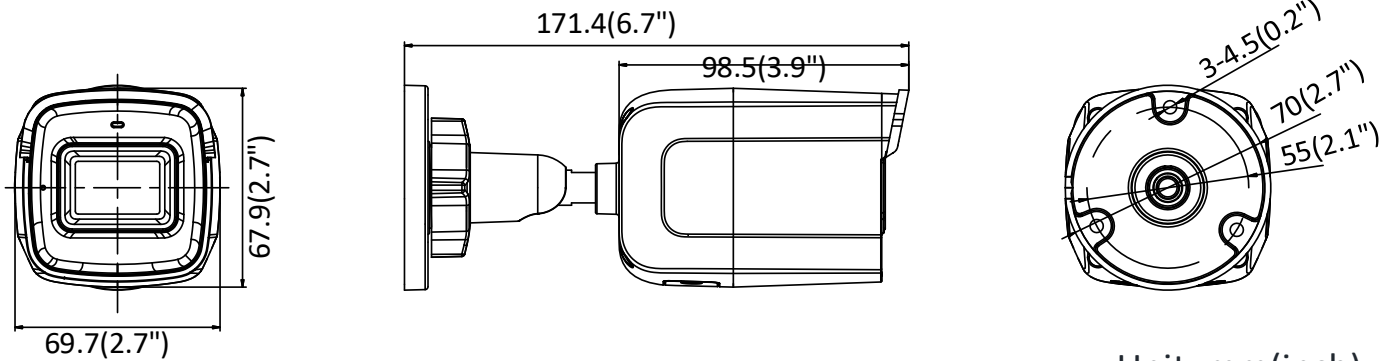

Alarm Trigger	Motion detection, video tampering, network disconnected, IP address conflict, illegal login, HDD error, HDD full
Network Storage	Support built-in microSD/SDHC/SDXC card (128G), local storage and NAS (NFS,SMB/CIFS), ANR
Protocols	TCP/IP, ICMP, HTTP, HTTPS, FTP, DHCP, DNS, DDNS, RTP, RTSP, RTCP, PPPoE, NTP, UPnP, SMTP, SNMP, IGMP, QoS, IPv6, UDP, Bonjour
General Function	One-key reset, anti-flicker, heartbeat, mirror, password protection, privacy mask, watermark, IP address filter
Firmware Version	V5.5.60
API	ONVIF(PROFILE S,PROFILE G), ISAPI
Simultaneous Live View	Up to 6 channels
User/Host	Up to 32 users 3 levels: Administrator, Operator and User
Client	iVMS-4200, Hik-Connect, iVMS-5200, iVMS-4500
Web Browser	IE8+, Chrome 31.0-44, Firefox 30.0-51, Safari 8.0+
Interface	
Communication Interface	1 RJ45 10M/100M self-adaptive Ethernet port
On-board Storage	Built-in microSD/SDHC/SDXC slot, up to 128 GB
Audio I/O	1 Built-in mic, mono sound
Video Out	No
Alarm I/O	No
Reset Button	Yes
Wi-Fi	
Wireless Standards	IEEE802.11b, 802.11g, 802.11n
Frequency Range	2.412 GHz - 2.472 GHz
Channel Bandwidth	20/40MHz
Protocols	802.11b: CCK, QPSK, BPSK, 802.11g/n: OFDM
Security	64/128-bit WEP, WPA/WPA2, WPA-PSK/WPA2-PSK, WPS
Transfer Rates	11b/g: 54Mbps, 11n: up to 150Mbps
Wireless Range	Up to 50 m (The performance varies based on actual environment)
Power Consumption	<20dBm
General	
Operating Conditions	-30 °C to +60 °C (-22 °F to +140 °F), Humidity 95% or less (non-condensing)
Power Supply	12 VDC ± 25%, Φ 5.5 mm coaxial plug power
Power Consumption and Current	12 VDC, 0.4 A, Max: 4.8W
Protection Level	IP66
Material	Front cover: plastic, camera body: metal
Dimensions	Camera: 69.7 mm × 67.9 mm × 171.4 mm (2.7" × 2.7" × 6.7") With package: 216 mm × 121 mm × 118 mm (8.5" × 4.8" × 4.6")
Weight	Camera: 372g (0.8lb) With package: 659g(1.5lb)

Available Model:

DS-2CD2021G1-IDW1(2.8/4 mm)

Dimensions

Unit: mm(inch)

Accessory

DS-1280ZJ-S
Junction Box

Distributed by

HIKVISION